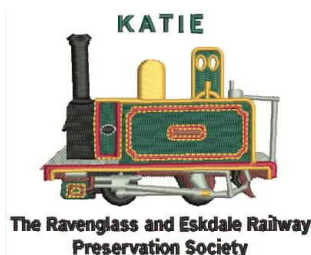

The Ravenglass and Eskdale Railway
Preservation Society

Generic Society logo