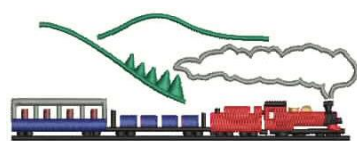

The Ravenglass and Eskdale Railway
Preservation Society